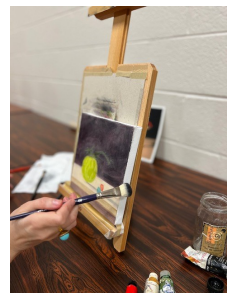

Many good tips were given as she worked on a sample piece: underpainting base is warm... put masking tape on the easel to keep it clean... rotate the painting to make edges easier to paint... blend with a soft brush... use a clean dry brush to clean up areas where paint isn't wanted... periodically step back and view at a distance... first layers appear flat but final layers have depth and shadows... and varnish only at the end when totally dry.

Anna is a member of the Washington Arts Club, Touchstone Gallery, Capital Artists Collective, and also shows at other venues. You can visit her website <https://www.annakatalkina.com/>