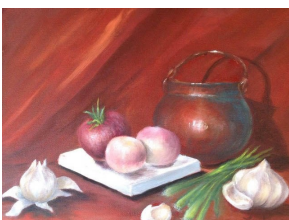

I look forward to seeing you!

Dorothy

Celebration of Life for Luda Del Rose

Tuesday May 17th from 4 to 6pm.

A wonderful celebration was held at the Arlington Underground gallery for Luda. Many came...some from far away. Luda's art was on display including paintings and art on porcelain. Stories of Luda's life were shared as she had an amazing life from being displaced in Poland during WWII and coming to America. Luda was fluent in many languages and as Anna said, she had a glow about her that drew you to her and her friendship.

McLean Art Society - May 2022

New Personal Galleries

Lots of beautiful works coming in from our members and we are working to bring them to you!

From Diane Moran

A start on her personal gallery with many beautiful paintings! Diane works in oil, acrylic, mixed media and watercolor. Her seascapes are quite original.