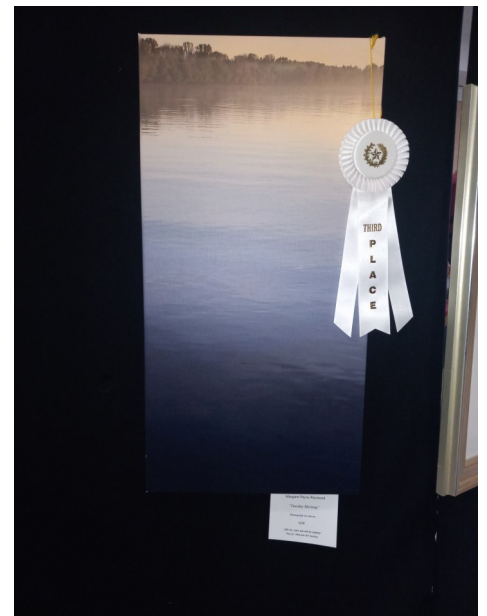

ANNA KATALKINA

By Palette Editorial Staff

Anna gave us a live demonstration of her style of painting, following the general meeting at the McLean Community Center last month. Her works are small and rich in depth and luminosity, similar to Dutch Old Masters. The background is usually dark and the subject stands out, both built through many layers of transparent glazes. By varying the value and color of the glaze, she transforms flat objects into an image you can almost reach out and touch.

Art A Fair

The art show was held at Walker Chapel in Arlington May 13-15, beginning with a lovely reception on Friday evening. Twenty-one artists entered their work. Total sales were \$1,778 to include 8 paintings, 5 shrink wraps and several boxes of cards. Fifty-nine guests signed our guest register.

Peoples' Choice awards were given to Becky Salinger (first place), Tony Neville (second place) and Margaret Raymond (third place).

Come for the history, stay for the love

McLean Art Society - May 2022

More on Dorothy Hassan's Paint Out