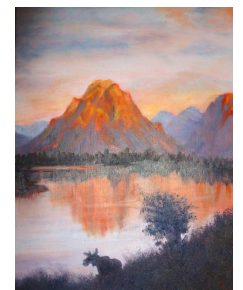

I look forward to seeing you!

Dorothy

Celebration of Life for Luda Del Rose

Tuesday May 17th from 4 to 6pm.

A wonderful celebration was held at the Arlington Underground gallery for Luda. Many came...some from far away. Luda's art was on display including paintings and art on porcelain. Stories of Luda's life were shared as she had an amazing life from being displaced in Poland during WWII and coming to America. Luda was fluent in many languages and as Anna said, she had a glow about her that drew you to her and her friendship.

McLean Art Society - May 2022

New Personal Galleries

Lots of beautiful works coming in from our members and we are working to bring them to you!

From Diane Moran

A start on her personal gallery with many beautiful paintings! Diane works in oil, acrylic, mixed media and watercolor. Her seascapes are quite original.